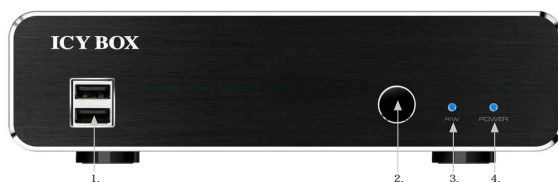

...StorageSolutions
without limits!

RaidSonic
<http://www.raidsonic.de>

ICY DOCK ICY BOX STARBORN

Press release RaidSonic 2.1/2009

Key features

- Powerful Media Chip Sigma Designs EM8635
- Supports: LAN 10/100 Mbps, RJ-45
- Supports: Wi-Fi IEEE802.11n (optional Wi-Fi USB dongle required)
- 4 servers in one: UP'n'P, SAMBA, NFS, FTP
- Supports all current formats
- Audio out: Stereo 2 Ch (RCA), SPDIF (coaxial/optical)
- Video out: HDMI 1.3, Composite, S-Video, Component
- Supports 3.5" SATA HDDs up to 1.5 TB
- File System: Ext3 (supports full network functional range), NTFS/FAT32 (limited network functional range)
- Transfer rates: USB 2.0 up to 480 Mbit/s
- Supports Windows up to XP/Vista/Windows7, MAC OS > 9/X, Linux
- Controllable by remote control and USB keyboard – connected by cable or RF transfer (keyboard not included)

Front view

1. 2x USB 2.0 Host
2. Data access LED
3. Infrared Window
4. Power LED

Back view

1. Power supply IN
2. USB 2.0 to PC
3. HDMI OUT
4. Composite OUT
5. S-Video OUT
6. YPbPr (Component) OUT
7. S/PDIF coaxial OUT
8. S/PDIF optical OUT
9. Stereo L/R OUT
10. RJ-45 10/100 Mbp/s interface
11. ON-/OFF switch
12. 40 mm cooling fan