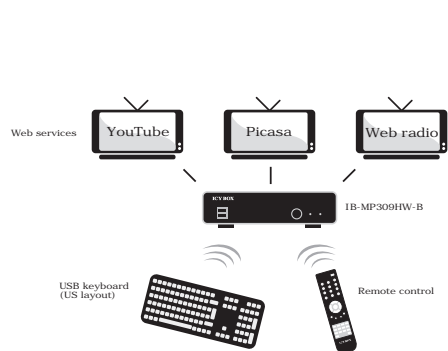

...StorageSolutions
without limits!

RaidSonic
<http://www.raidsonic.de>

ICY DOCK ICY BOX STARBORN

Press release RaidSonic 2.1/2009

Key features

- Powerful Media Chip Sigma Designs EM8635
- Supports: LAN 10/100 Mbps, RJ-45
- Supports: Wi-Fi IEEE802.11n (optional Wi-Fi USB dongle required)
- 4 servers in one: UP'n'P, SAMBA, NFS, FTP
- Supports all current formats
- Audio out: Stereo 2 Ch (RCA), SPDIF (coaxial/optical)
- Video out: HDMI 1.3, Composite, S-Video, Component
- Supports 3.5" SATA HDDs up to 1.5 TB
- File System: Ext3 (supports full network functional range), NTFS/FAT32 (limited network functional range)
- Transfer rates: USB 2.0 up to 480 Mbit/s
- Supports Windows up to XP/Vista/Windows7, MAC OS > 9/X, Linux
- Controllable by remote control and USB keyboard – connected by cable or RF transfer (keyboard not included)

- Video formats**
1. MPEG-1 VCD format (1.15Mbps CBR) [.mpg, .mpe, .mpeg, .dat, .m1v, .iso]
 2. SD and HD MPEG2 up to 20 and 40 Mbps [.mpg, .mpe, .mpeg, .m2v, .vob, .vro, .iso]
 3. SD and HD MPEG-4 (OpenDivx, Xvid, MP4) [.avi, .divx, .mov, .mp4, H.264, .iso]
 4. SD and HD WMV9 [.asf, .wmv, .mkv, .iso]
 5. AVI audio codec: MP3, AC3, PCM, WMA, Ogg
- Subtitle formats**
1. Subtitle (MicroDVD, SubRip, Sub Station Alpha, Sami) [.sub, .srt, .saa, .smi]

Front view

1. 2x USB 2.0 Host
2. Data access LED
3. Infrared Window
4. Power LED

Back view

1. Power supply IN
2. USB 2.0 to PC
3. HDMI OUT
4. Composite OUT
5. S-Video OUT
6. YPbPr (Component) OUT
7. S/PDIF coaxial OUT
8. S/PDIF optical OUT
9. Stereo L/R OUT
10. RJ-45 10/100 Mbp/s interface
11. ON-/OFF switch
12. 40 mm cooling fan