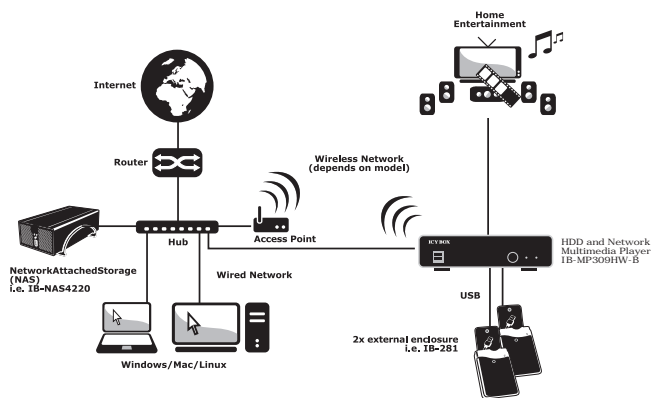

...StorageSolutions
without limits!

RaidSonic
<http://www.raidsonic.de>

ICY DOCK ICY BOX STARBORN

Press release RaidSonic 2.1/2009

Key features

- Powerful Media Chip Sigma Designs EM8635
- Supports: LAN 10/100 Mbps, RJ-45
- Supports: Wi-Fi IEEE802.11n (optional Wi-Fi USB dongle required)
- 4 servers in one: UP'n'P, SAMBA, NFS, FTP
- Supports all current formats
- Audio out: Stereo 2 Ch (RCA), SPDIF (coaxial/optical)
- Video out: HDMI 1.3, Composite, S-Video, Component
- Supports 3.5" SATA HDDs up to 1.5 TB
- File System: Ext3 (supports full network functional range), NTFS/FAT32 (limited network functional range)
- Transfer rates: USB 2.0 up to 480 Mbit/s
- Supports Windows up to XP/Vista/Windows7, MAC OS > 9/X, Linux
- Controllable by remote control and USB keyboard – connected by cable or RF transfer (keyboard not included)

- Video formats**
1. MPEG-1 VCD format (1.15Mbps CBR) [.mpg, .mpe, .mpeg, .dat, .m1v, .iso]
 2. SD and HD MPEG2 up to 20 and 40 Mbps [.mpg, .mpe, .mpeg, .m2v, .vob, .vro, .iso]
 3. SD and HD MPEG-4 (OpenDivx, Xvid, MP4) [.avi, .divx, .mov, .mp4, H.264, .iso]
 4. SD and HD WMV9 [.asf, .wmv, .mkv, .iso]
 5. AVI audio codec: MP3, AC3, PCM, WMA, Ogg
- Subtitle formats**
1. Subtitle (MicroDVD, SubRip, Sub Station Alpha, Sami) [.sub, .srt, .saa, .smi]

Front view

1. 2x USB 2.0 Host
2. Data access LED
3. Infrared Window
4. Power LED

Back view

1. Power supply IN
2. USB 2.0 to PC
3. HDMI OUT
4. Composite OUT
5. S-Video OUT
6. YPbPr (Component) OUT
7. S/PDIF coaxial OUT
8. S/PDIF optical OUT
9. Stereo L/R OUT
10. RJ-45 10/100 Mbp/s interface
11. ON-/OFF switch
12. 40 mm cooling fan